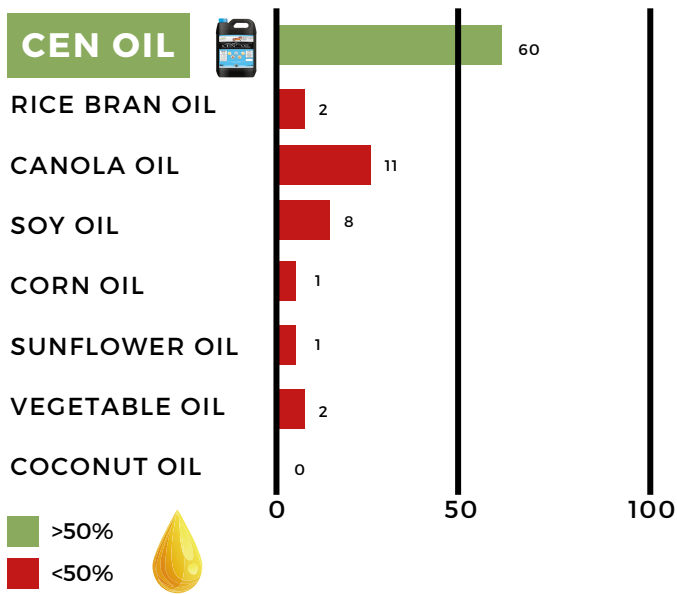

CEN HORSE OIL

FOOD GRADE

FIRST COLD PRESSED FLAXSEED OIL

OMEGA 3 LEVELS of popular oils for Horses

NUTRIENT ANALYSIS

| CEN Oil Omega 3 Profile | |
|-------------------------|-----------|
| Omega 3 (ALA) | 57% - 60% |
| Omega 6 (LA) | 17% |
| Omega 9 (OA) | 16% |

ANALYTICAL COMPONENTS

| | |
|------------------|-------|
| Crude Protein | 0.2% |
| Crude Oil & Fats | 100% |
| Crude Fibre | <0.1% |
| Raw Ash | <0.1% |
| Moisture Content | <0.1% |

INGREDIENTS

Food Grade First Cold Pressed
Flaxseed Oil (Stabilised)