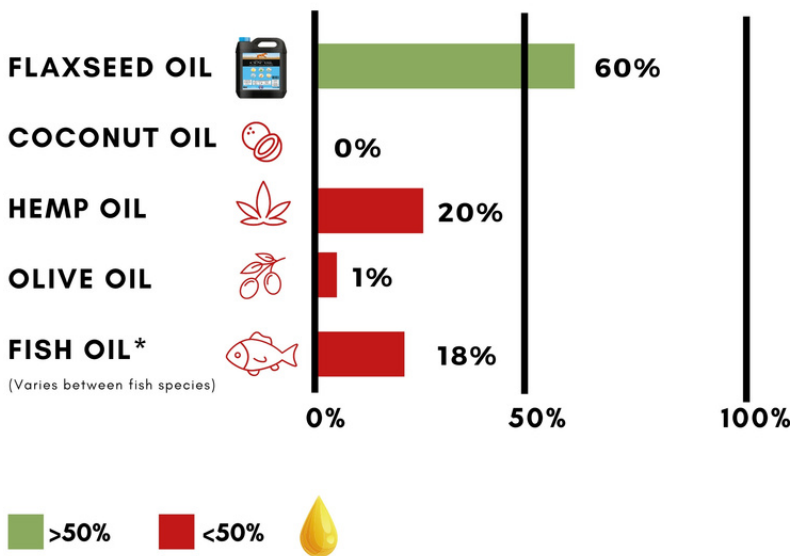

CEN DOG OIL

FOOD GRADE

FIRST COLD PRESSED FLAXSEED OIL

OMEGA 3 LEVELS

of popular oils for Dogs

NUTRIENT ANALYSIS

CEN Oil Omega 3 Profile

Omega 3 (ALA)	57% - 60%
Omega 6 (LA)	17%
Omega 9 (OA)	16%

ANALYTICAL COMPONENTS

Crude Protein	0.2%
Crude Oil & Fats	100%
Crude Fibre	<0.1%
Raw Ash	<0.1%
Moisture Content	<0.1%

INGREDIENTS

Food Grade First Cold Pressed Flaxseed Oil (Stabilised)

FEED RATE

1mL CEN Oil per 2kg bodyweight fed daily as a meal topper